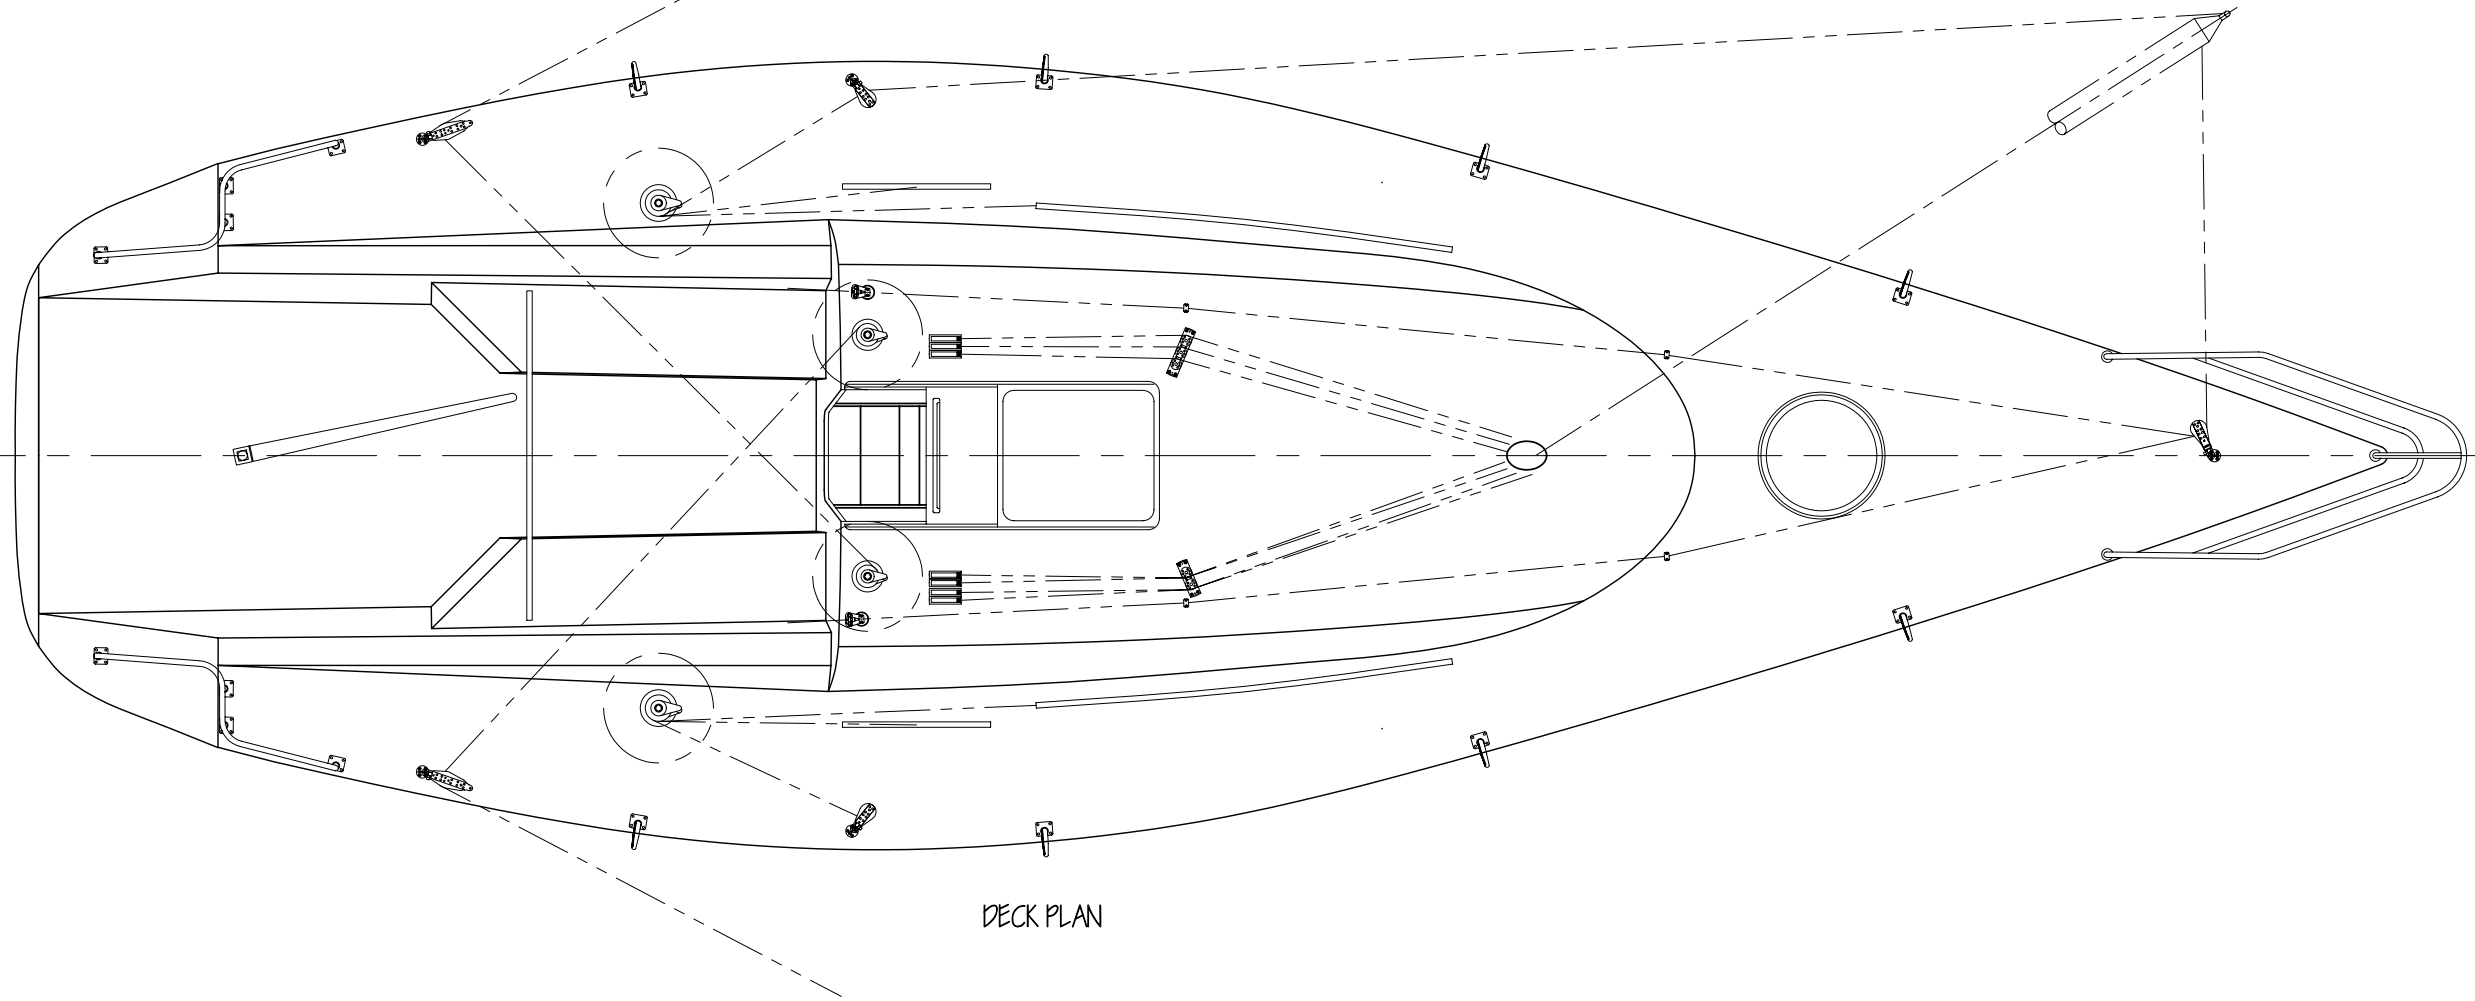

OUTBOARD PROFILE

DECK PLAN

REV.	DESCRIPTION	DATE	BY	PAGES	
				NO.	TOTAL

PRELIM. DECK PLAN AND OUTBOARD PROFILE
 FARRINGTON 36' SLOOP "BIMBO"
 FOR
 MR. DON ARENS

Brooks Dees Yacht Design
 1419 Francis St. Crockett, CA 94525 510-691-2009
 www.deesyachts.com

1" = 3/4"